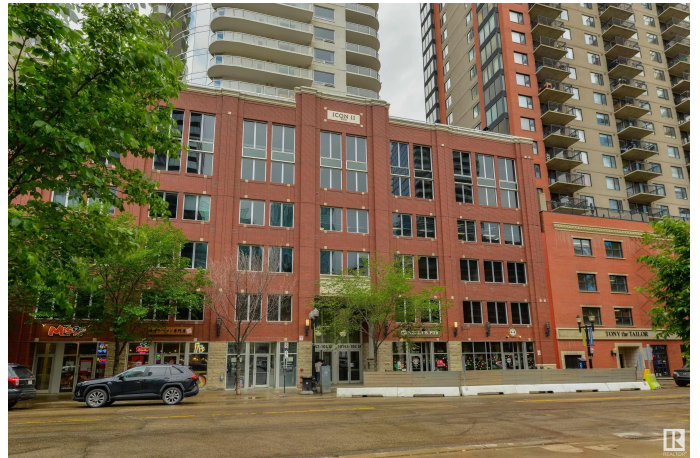

Courtesy Of Nidhi Kapoor Of MaxWell Polaris

\$1,200,000 - 401 10154 104 Street, Edmonton

MLS® #E4433303

\$1,200,000

0 Bedroom, 0.00 Bathroom,
Office on 0.00 Acres

Downtown (Edmonton), Edmonton, AB

DREAM BIG! MAKE THIS COZY BEAUTIFUL DENTAL CLINIC SPACE YOUR OWN! EVERYTHING READY TO GO! Buy your dental practice in the heart of downtown Edmonton near city center! Satellite office. Barely used. Includes three w-ray machines, four complete dental chairs, separate patient and staff washrooms, air compressor and excellent wet vac. All ready to go! All pipes are in the subfloor so you never have to bother your neighbour downstairs with leaky pipe issues! What a bonus! All leaseholds look brand new. Enjoy your new snazzy forever space that you yourself own! Large windows with incredible views and abundance of light. High elevated ceiling height. High Rise Condo tower in Edmonton ideally located on Downtown Edmonton's 104th Street Promenade. Icon II, completed in 2010 contains 147 Condos across 30 stories. Walking distance to LRT, Rogers Place, Macewan University and downtown Farmer's market.

Built in 2011

Essential Information

MLS® #	E4433303
Price	\$1,200,000
Bathrooms	0.00

Acres	0.00
Year Built	2011
Type	Office
Status	Active

Community Information

Address	401 10154 104 Street
Area	Edmonton
Subdivision	Downtown (Edmonton)
City	Edmonton
County	ALBERTA
Province	AB
Postal Code	T5J 1A7